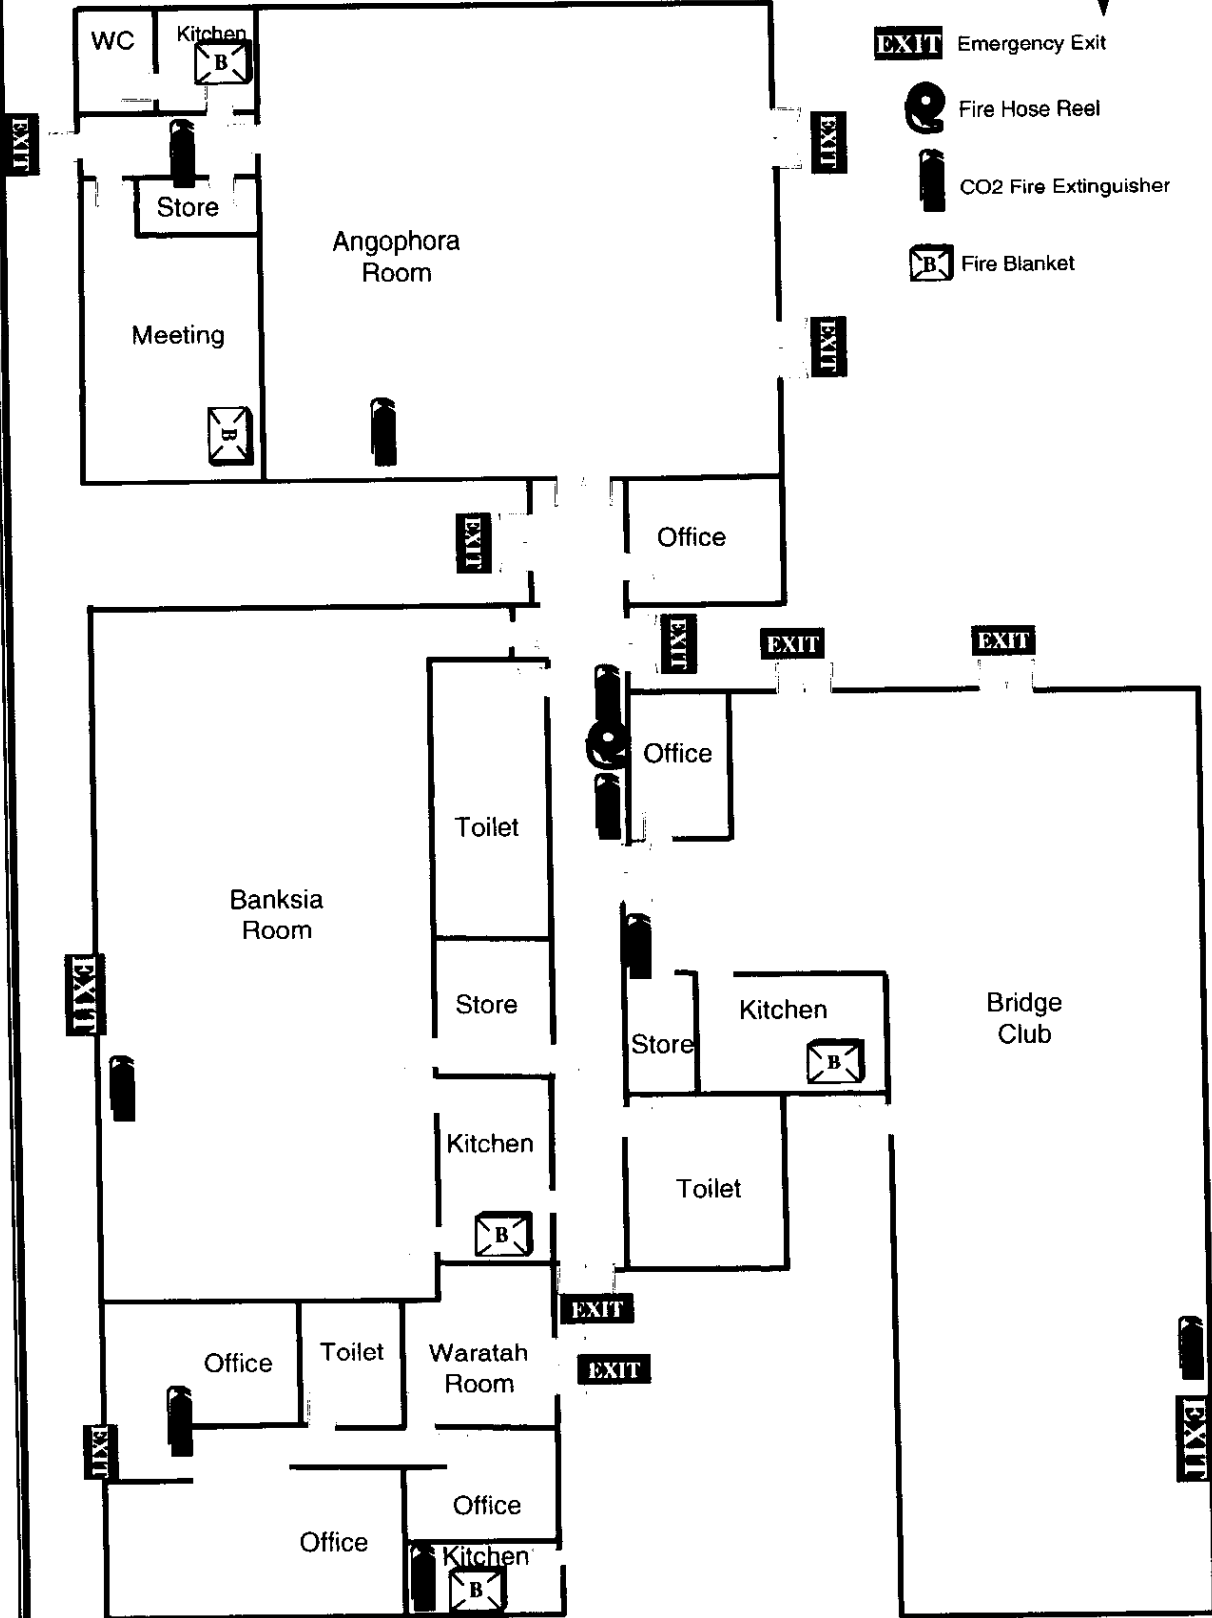

Nelson Heather
Fire Equipment

Pittwater Council Emergency Management Plan		
	03 July 2003	N.D.T.S
Emergency Evacuation Procedures		